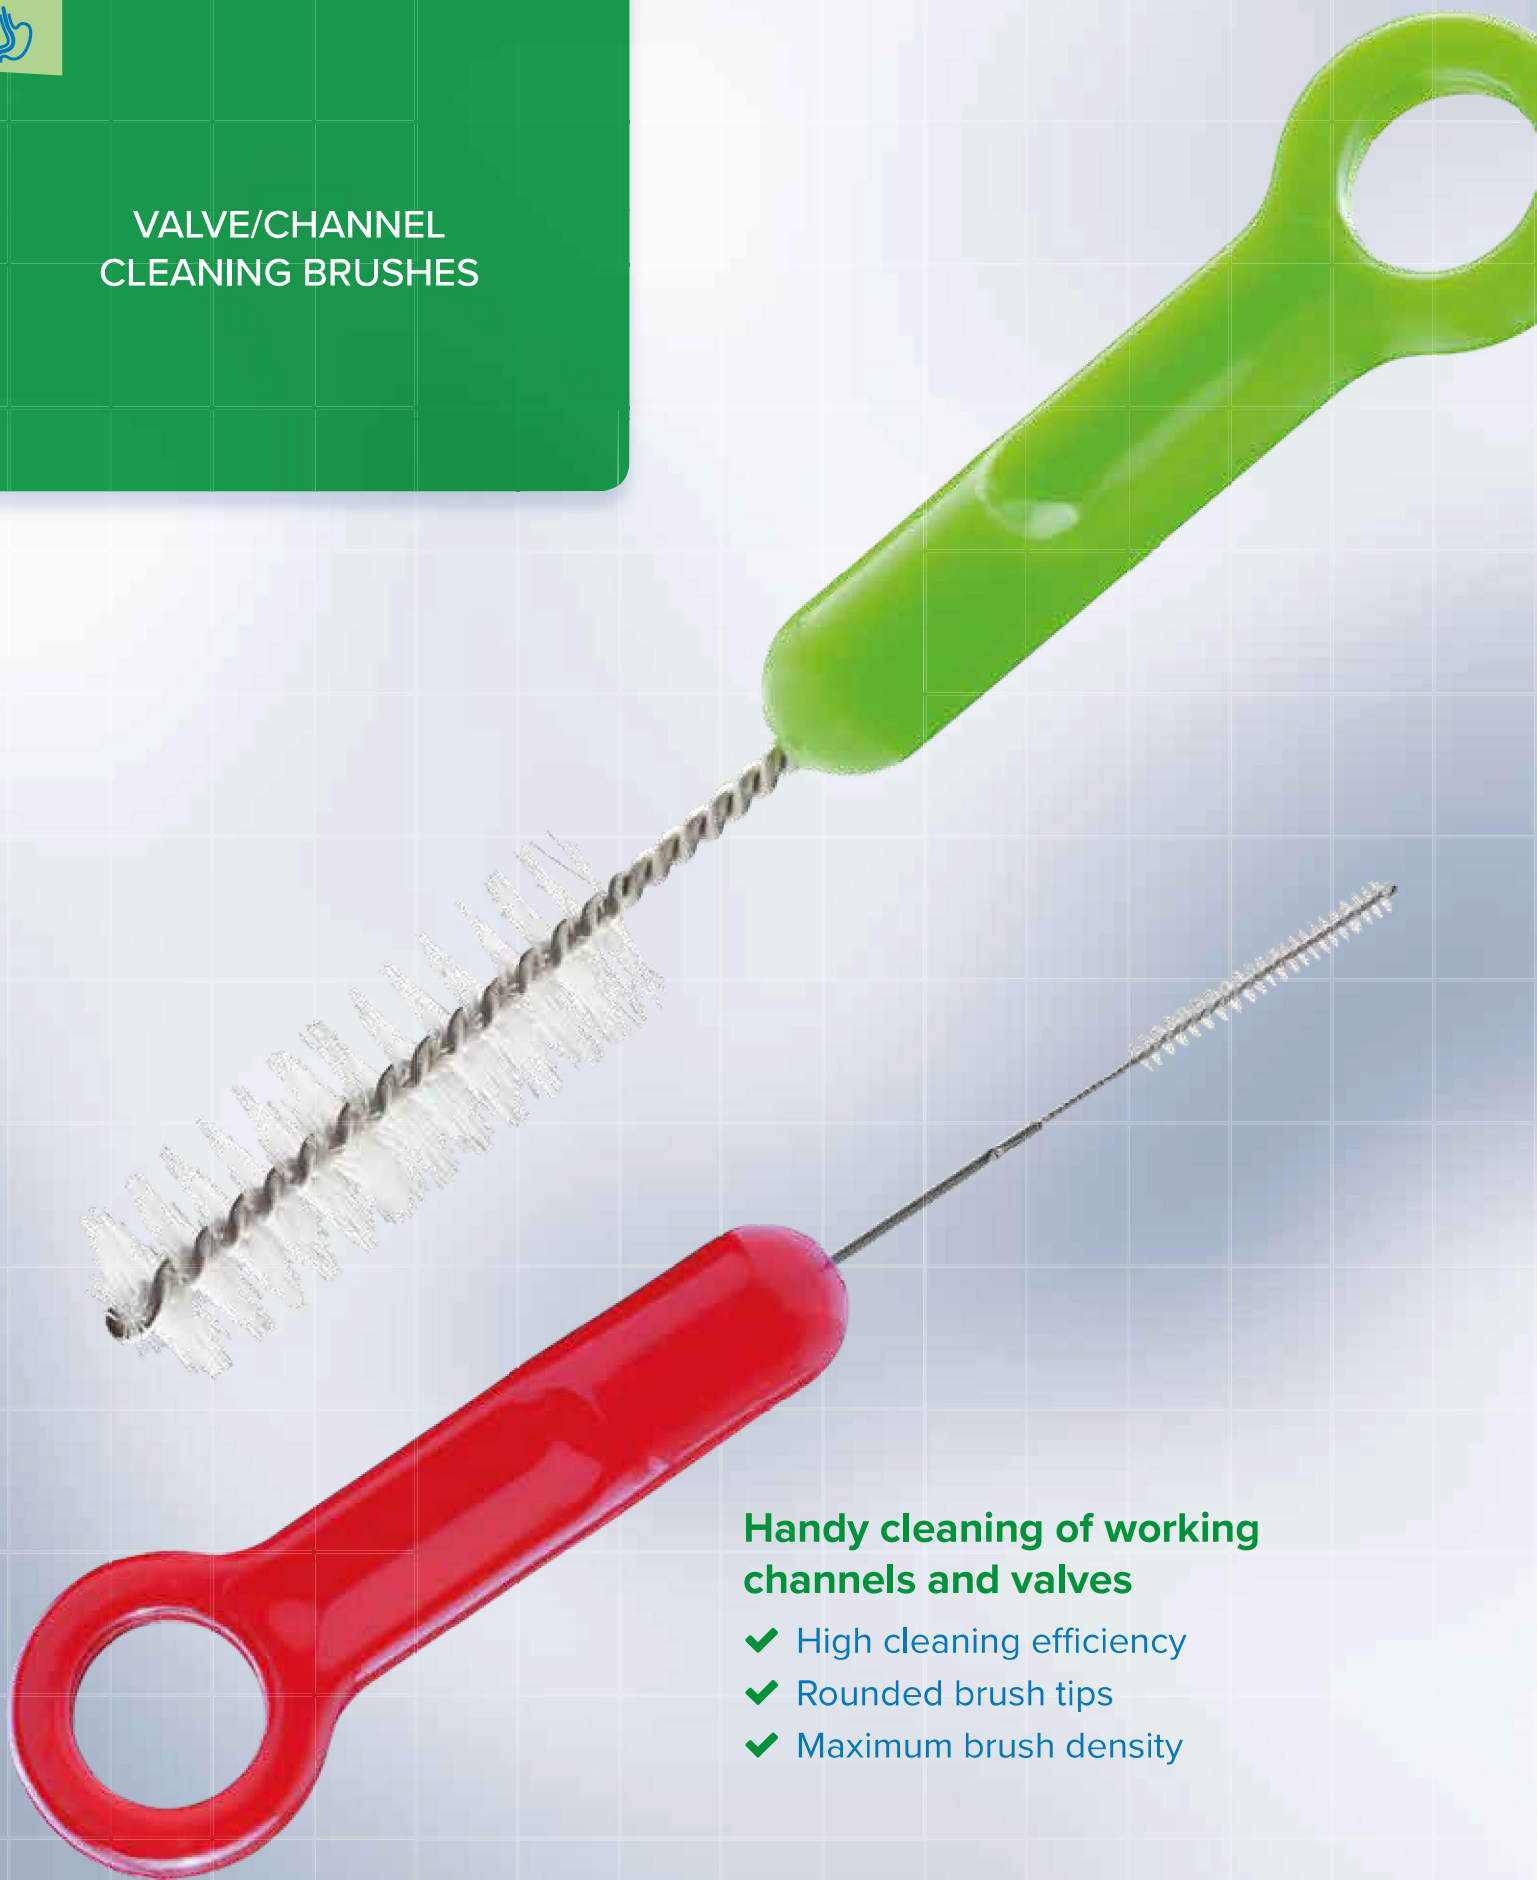

VALVE/CHANNEL CLEANING BRUSHES

Handy cleaning of working channels and valves

- ✓ High cleaning efficiency
- ✓ Rounded brush tips
- ✓ Maximum brush density

For flexible Endoscopes

Valve/channel brushes

Handy cleaning of working channels and valves

Features

- ☑ Rounded brush tips for gentle cleaning
- ☑ Brushes made of soft, durable nylon
- ☑ Rounded handle

TWO-SIDED VALVE/CHANNEL CLEANING BRUSH

Colour	Length	Valve brush 1		Channel brush 2		Pieces per box	Manufacturer Product Code
		Ø	Length	Ø	Length		
Blue	15 cm	11 mm	35 mm	5 mm	20 mm	200	DVS-30-35-10-20-05-15

VALVE CLEANING BRUSH WITH HANDLE

Colour	Length	Valve brush		Pieces per box	Manufacturer Product Code
		Ø	Length		
Green	9.5 cm	11 mm	35 mm	200	SVS-30-35-11

CHANNEL CLEANING BRUSH FOR ALBARRÀN LEVER ON DUODENOSCOPES

Colour	Length	Channel brush		Pieces per box	Manufacturer Product Code
		Ø	Length		
Red	8 cm	2 mm	15 mm	200	SES-30-2-15